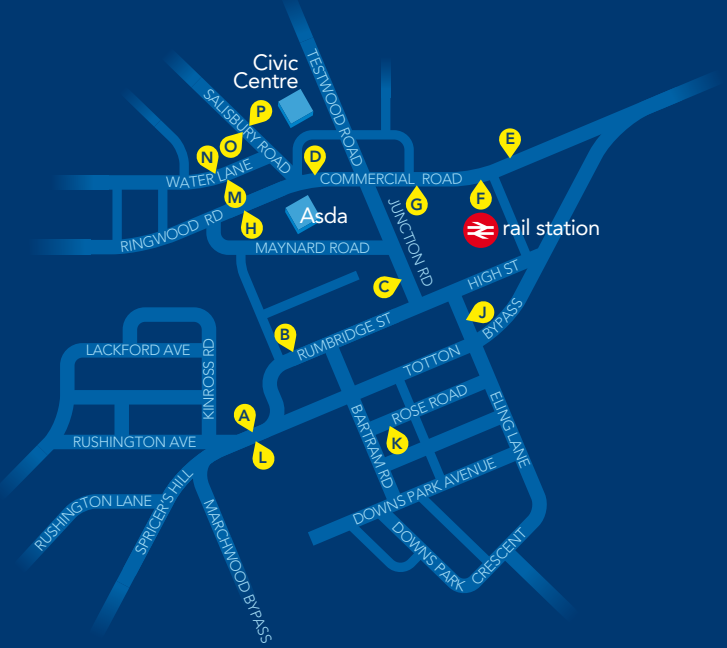

# where to get your bus in Totton

6	to Lyndhurst & Lymington	F G H J K L
8	to Marchwood & Hythe	F G H J K L
9	to Hythe & Waterside	L
10	to Netley Marsh & Cadnam	F G M
11	to Winsor & Cadnam	F G M
12	to Calmore	F G O
T1	to West Totton & Calmore	G H
T2	to Eling & Rushington	G H J K L
X7	to Salisbury	F G O
6 8	to Southampton	A B C D
9	to Southampton	A
10 11	to Southampton	N D E
12 X7	to Southampton	P D E

the letters used to denote bus stops do not appear on the actual stops